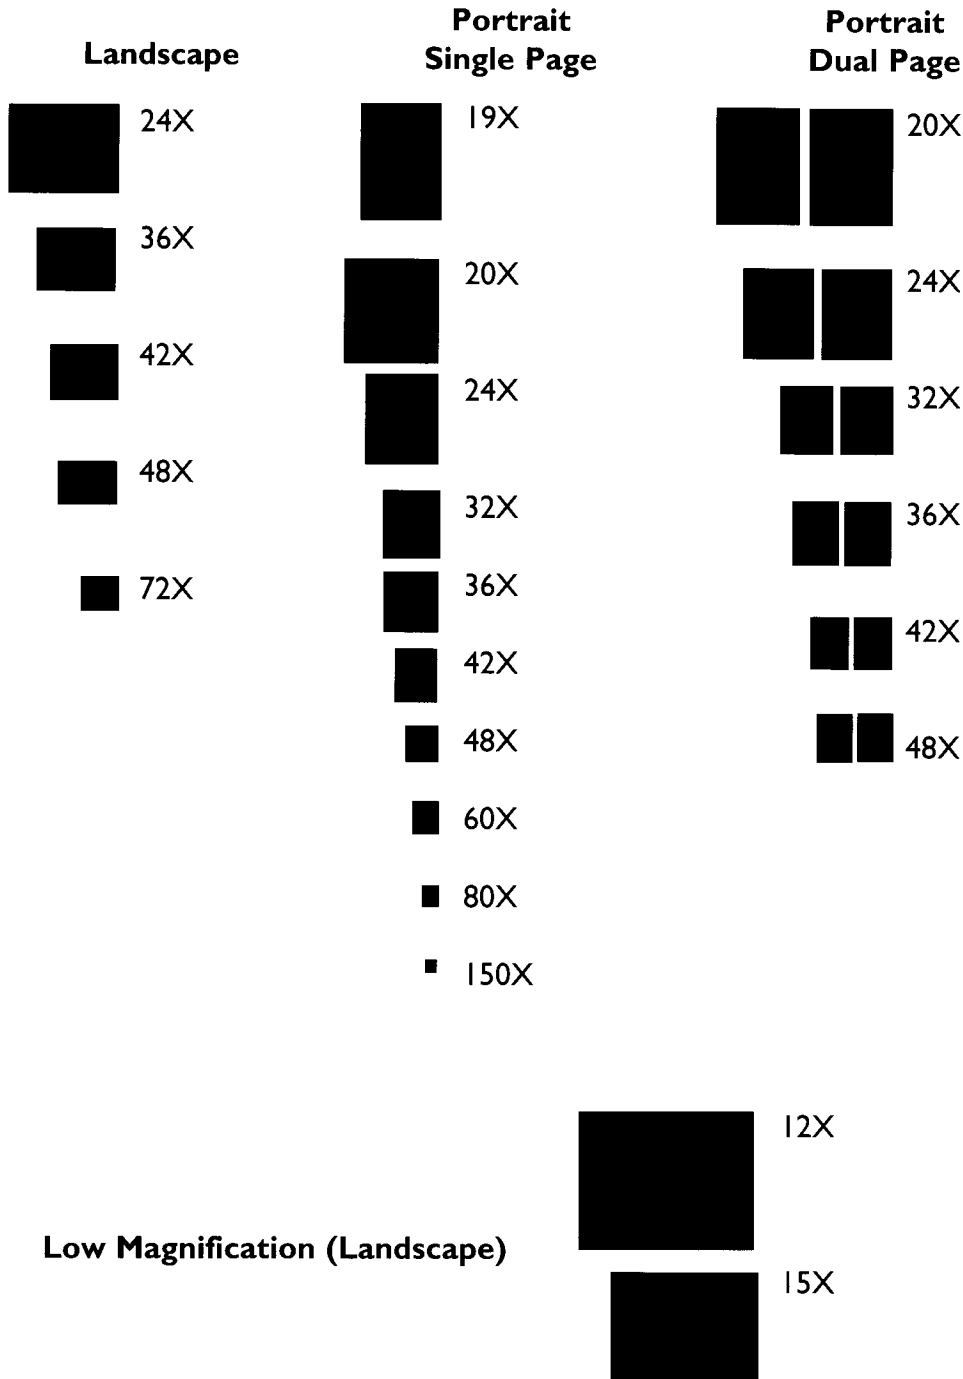

Lens Template

Lens Selection Template

Match an image size below with a frame on the fiche. Magnification of the lens required to read the fiche is shown next to the matching image size.

Here is a listing of common lens magnifications required for viewing the microfiche of various products.

Lift Truck	Baker, Caterpillar etc.	24X & 42X
Small Engine	Briggs & Stratton, Tecumseh	24X
Diesel Engine	Cat, Kenworth, Mack	42X
Automotive 4x6	Ford	150X
Automotive 4x6	Most others	42X
Automotive - Jumbo Fiche	Audi, BMW, Porsche, VW	48X
Aviation	ATP, Beechcraft, Piper	24X & 42X
Motorcycle	BMW, Harley, Honda & Most	42X
Snowmobile	Arctic Cat, Polaris, Ski Do	24X, 36X or 42X
Marine	Most	24X or 42X
Paint	Dupont, Mitchell, PPG, Sherwin	48X, 54X & 72X

Count how many images are going across your fiche, then how many going down, use a fiche that is full of images with no empty areas. See the chart below to find your required lens size.

Microfiche Lens Chart			
Image Orientation	Images Across	Images Down	Required Lens Size
Source	12	6	20x
Source	12	5	20x
Source	14	7	24x
Source	25	13	42x
Source	28	16	48x
Com	9	7	24x
Com	16	14	42x
Com	16	13	42x
Com	18	15	48x
Com	18	16	48x
Com	30	23	72x

*** This chart applies to standard 4x6 microfiche.**

kathleen@cannondirect.com .. (513) 753-1954 .. www.cannondirect.com